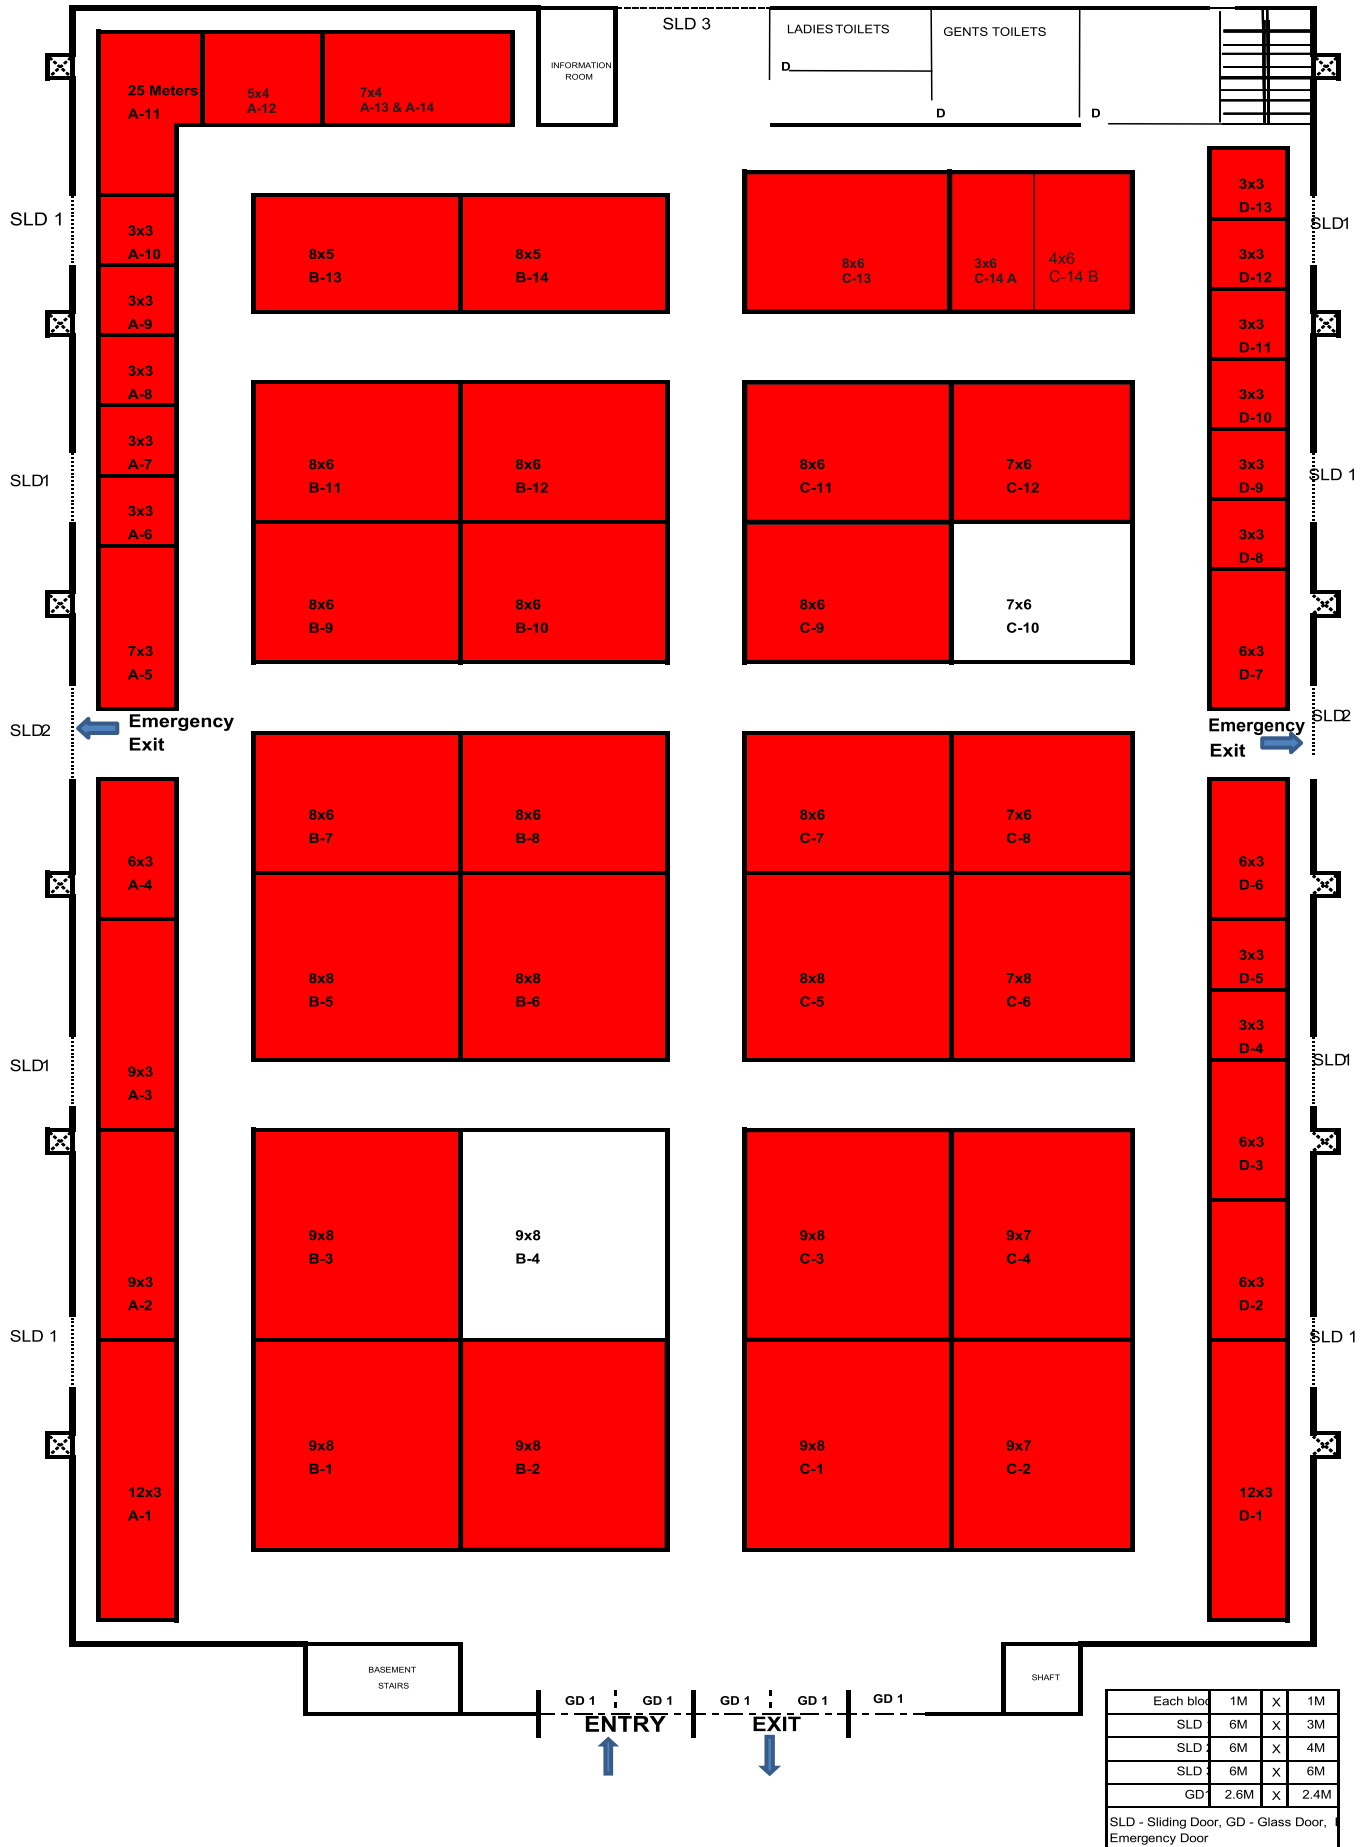

LAYOUT - HALL 1

9th International Agarbatti & Perfume Expo

21, 22 & 23 November 2024

Hitex Exhibition Centre, Hyderabad

Each bloc	1M	X	1M
SLD	6M	X	3M
SLD	6M	X	4M
SLD	6M	X	6M
GD	2.6M	X	2.4M

SLD - Sliding Door, GD - Glass Door, Emergency Door

LAYOUT - HALL 3

9th International Agarbatti & Perfume Expo

21, 22 & 23 November 2024

Hitex Exhibition Centre, Hyderabad

Each block	1M	X	1M
SLD	6M	X	3M
SLD	6M	X	4M
SLD	6M	X	6M
GD	2.6M	X	2.4M

SLD - Sliding Door, GD - Glass Door, Emergency Door

LAYOUT - HALL 2

9th International Agerbatti & Perfume Expo

21, 22 & 23 November 2024

Hitex Exhibition Centre, Hyderabad

ED - Emergency Door			
SLD - Sliding Door, GD - Glass I			
1M	X	2M	ED1
2.4M	X	2.6M	GD1
6M	X	6M	SLD :
4M	X	6M	SLD :
3M	X	6M	SLD :
1M	X	1M	Each bloc