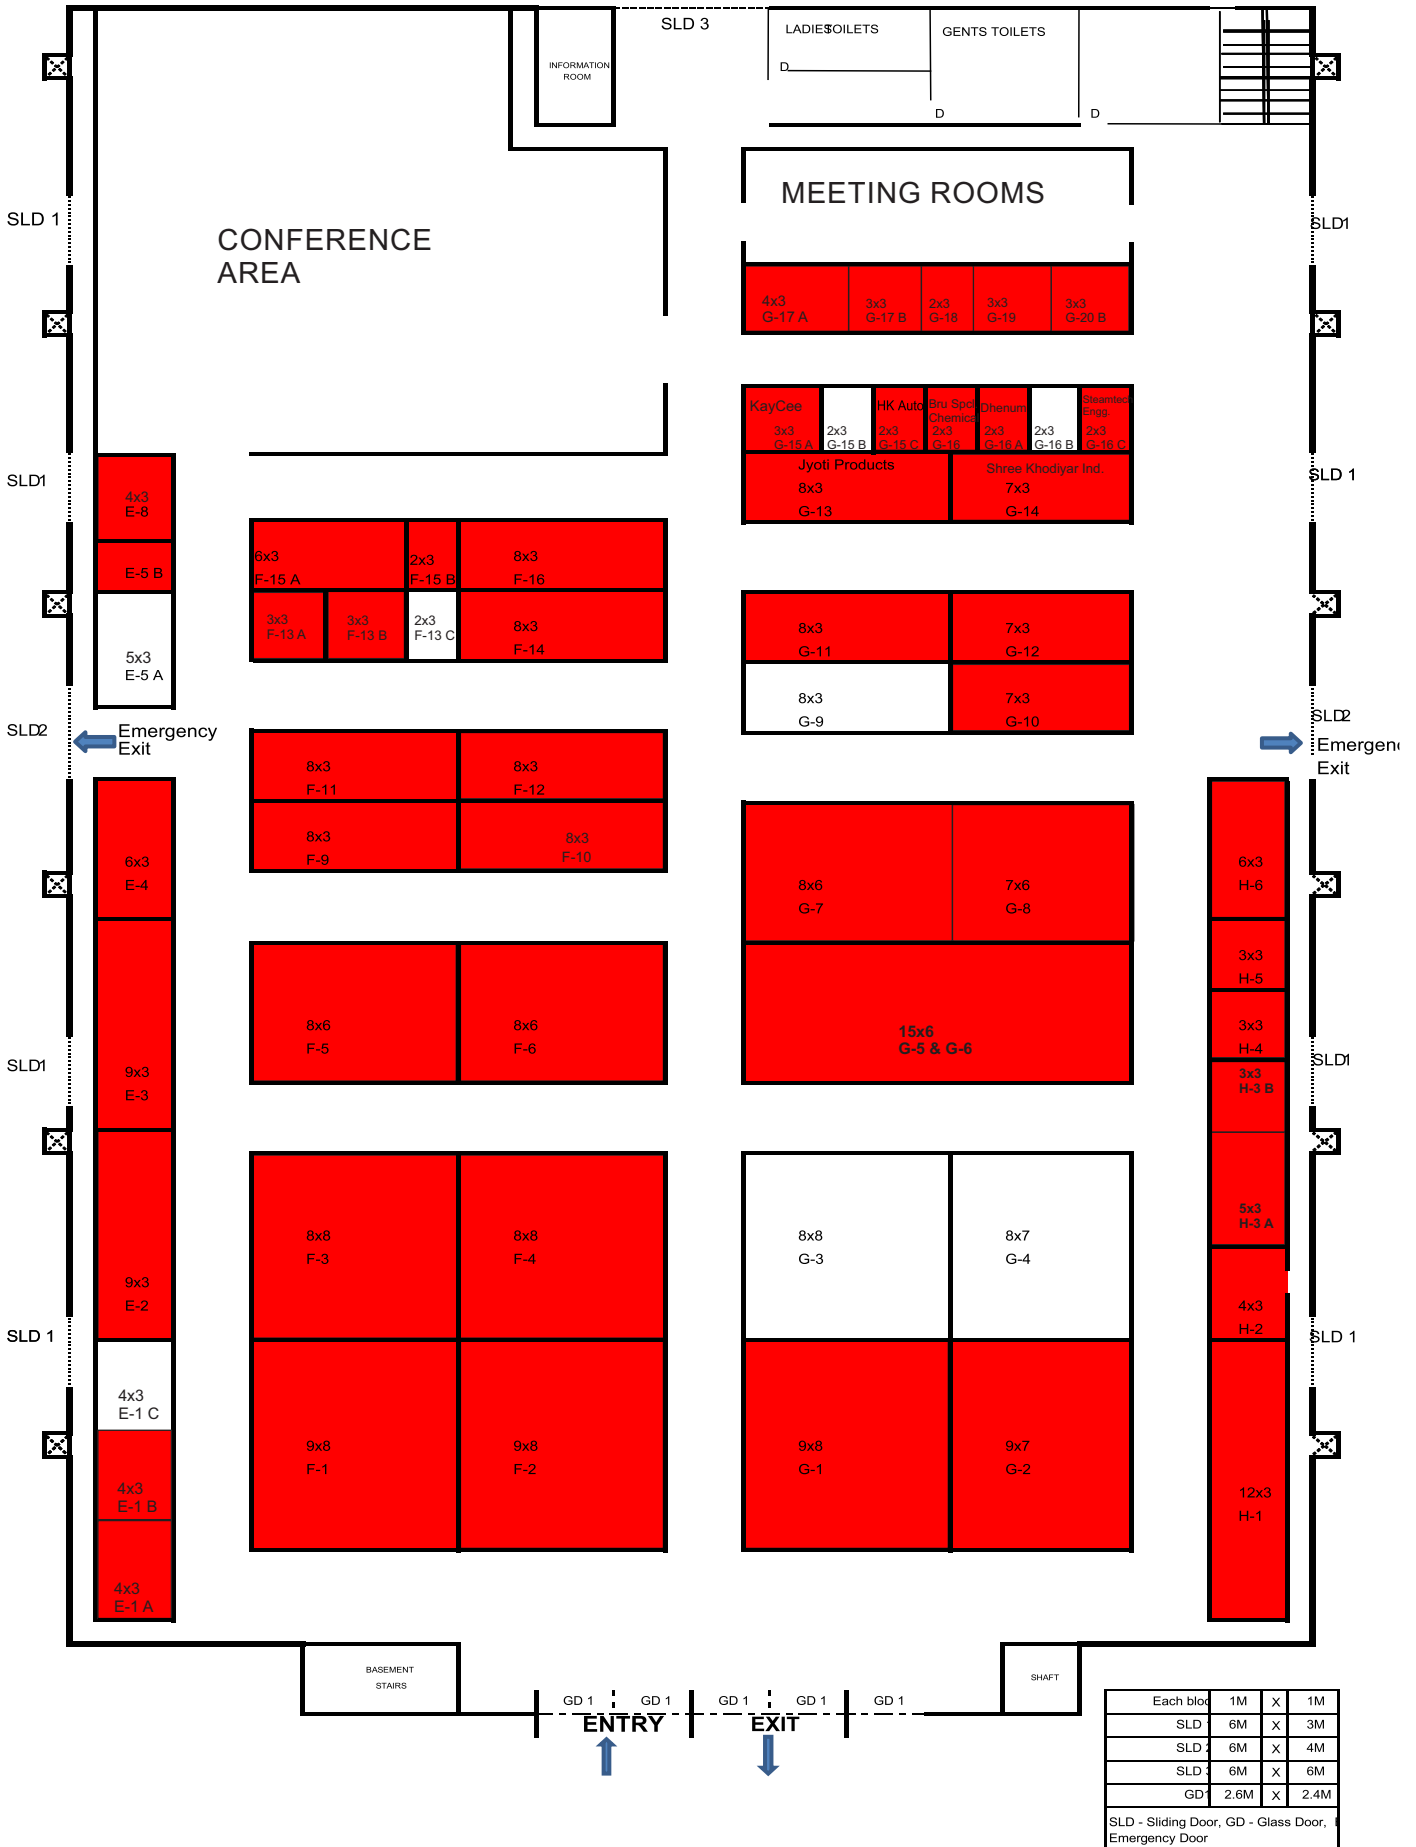

LAYOUT - HALL 1

9th International Agarbatti & Perfume Expo

21, 22 & 23 November 2024

Hitex Exhibition Centre, Hyderabad

Each bloc	1M	X	1M
SLD	6M	X	3M
SLD	6M	X	4M
SLD	6M	X	6M
GD	2.6M	X	2.4M

SLD - Sliding Door, GD - Glass Door, Emergency Door

LAYOUT - HALL 3

9th International Agarbatti & Perfume Expo

21, 22 & 23 November 2024

Hitex Exhibition Centre, Hyderabad

Each block	1M	X	1M
SLD	6M	X	3M
SLD	6M	X	4M
SLD	6M	X	6M
GD	2.6M	X	2.4M

SLD - Sliding Door, GD - Glass Door, Emergency Door

LAYOUT - HALL 2

9th International Agerbatti & Perfume Expo

21, 22 & 23 November 2024

Hitex Exhibition Centre, Hyderabad

ED - Emergency Door			
SLD - Sliding Door, GD - Glass I			
1M	X	2M	ED1
2.4M	X	2.6M	GD1
6M	X	6M	SLD :
4M	X	6M	SLD :
3M	X	6M	SLD :
1M	X	1M	Each bloc