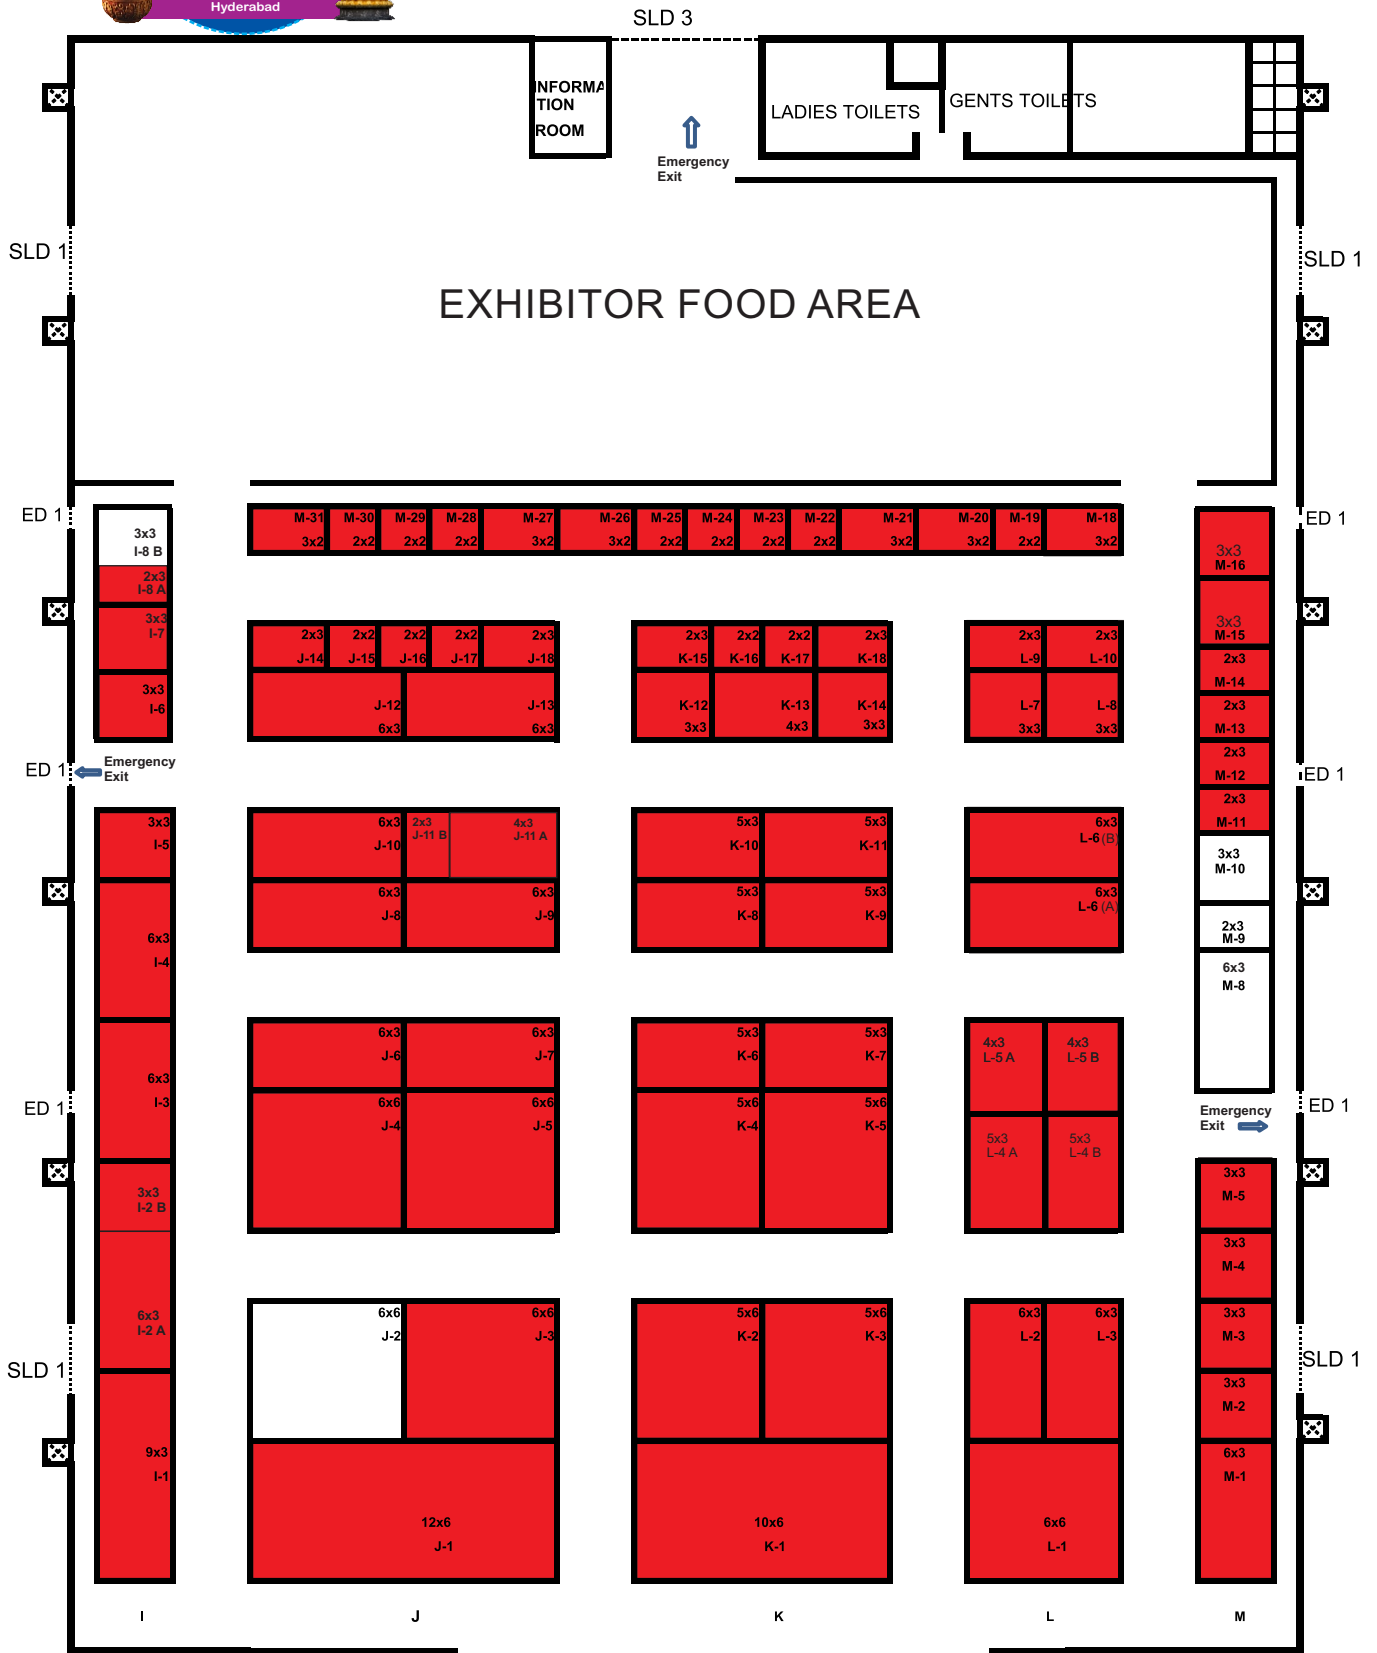

LAYOUT - HALL 1

9th International Agarbatti & Perfume Expo

21, 22 & 23 November 2024

Hitex Exhibition Centre, Hyderabad

Each bloc	1M	X	1M
SLD	6M	X	3M
SLD	6M	X	4M
SLD	6M	X	6M
GD	2.6M	X	2.4M

SLD - Sliding Door, GD - Glass Door, Emergency Door

LAYOUT - HALL 3

9th International Agarbatti & Perfume Expo

21, 22 & 23 November 2024

Hitex Exhibition Centre, Hyderabad

Each block	1M	X	1M
SLD	6M	X	3M
SLD	6M	X	4M
SLD	6M	X	6M
GD	2.6M	X	2.4M

SLD - Sliding Door, GD - Glass Door, Emergency Door

LAYOUT - HALL 2

9th International Agerbatti & Perfume Expo

21, 22 & 23 November 2024

Hitex Exhibition Centre, Hyderabad

ED - Emergency Door			
SLD - Sliding Door, GD - Glass I			
1M	X	2M	ED1
2.4M	X	2.6M	GD1
6M	X	6M	SLD :
4M	X	6M	SLD :
3M	X	6M	SLD :
1M	X	1M	Each bloc